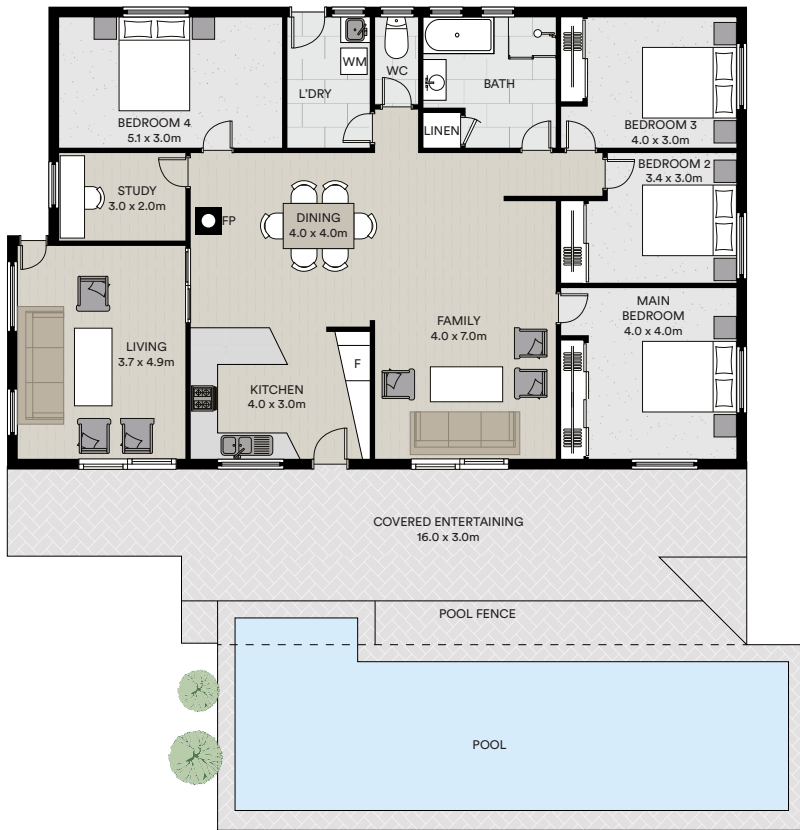

SHED / HOME OFFICE

Eviron

All information contained in this document is from sources we believe to be accurate, however we cannot guarantee its accuracy. Interested persons should make and rely on their own enquiries in relation to measurements, dimensions, layout, furniture and descriptions.

INTERNAL AREA : 294 M²
 EXTERNAL AREA : 121 M²
 LAND AREA : 2.2HA M²